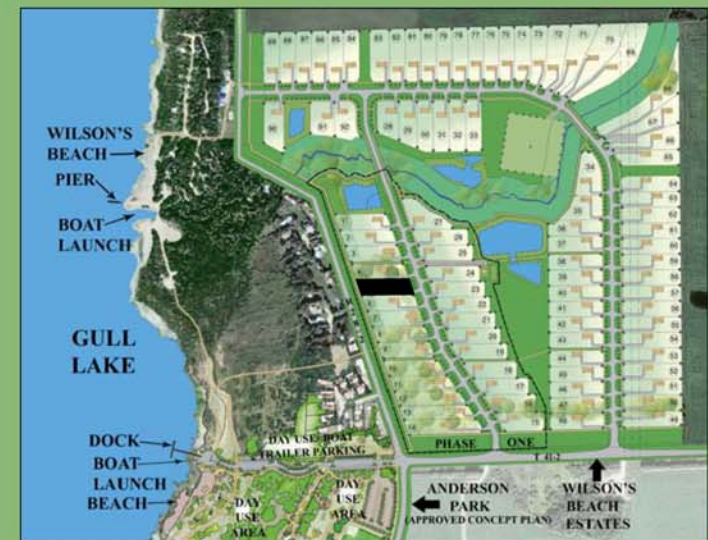

HOMESITE 5

ACRES: 0.75

HECTARES: 0.304

- This estate sized lot combines open space and wooded area.
- Regional trail is directly to the back of this lot.
- Trees shown generally depict the landscape.

KEY PLAN

Natural Beauty. For Life.

WILSON'S BEACH ESTATES