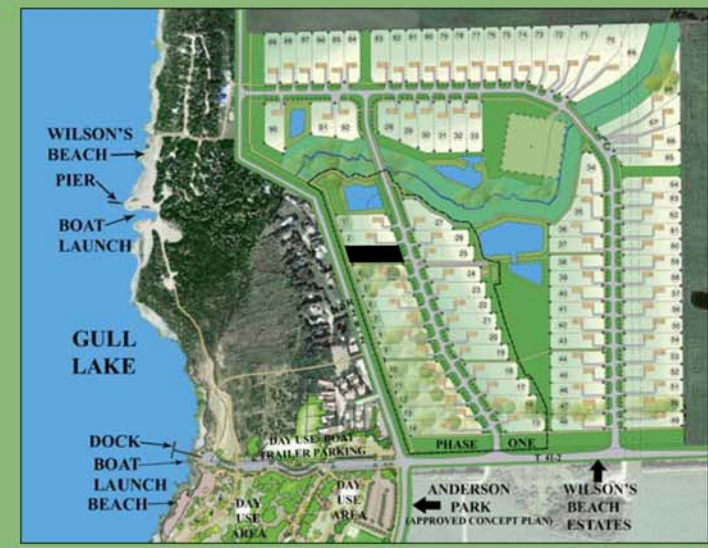

HOMESITE 3

ACRES: 0.76
 HECTARES: 0.309

- Wooded estate sized lot. Shown trees generally depict the woods.
- Trail to Gull Lake is on the south edge of this lot.
- Regional trail is directly to the back of this lot.

KEY PLAN

Natural Beauty. For Life.

WILSON'S BEACH ESTATES